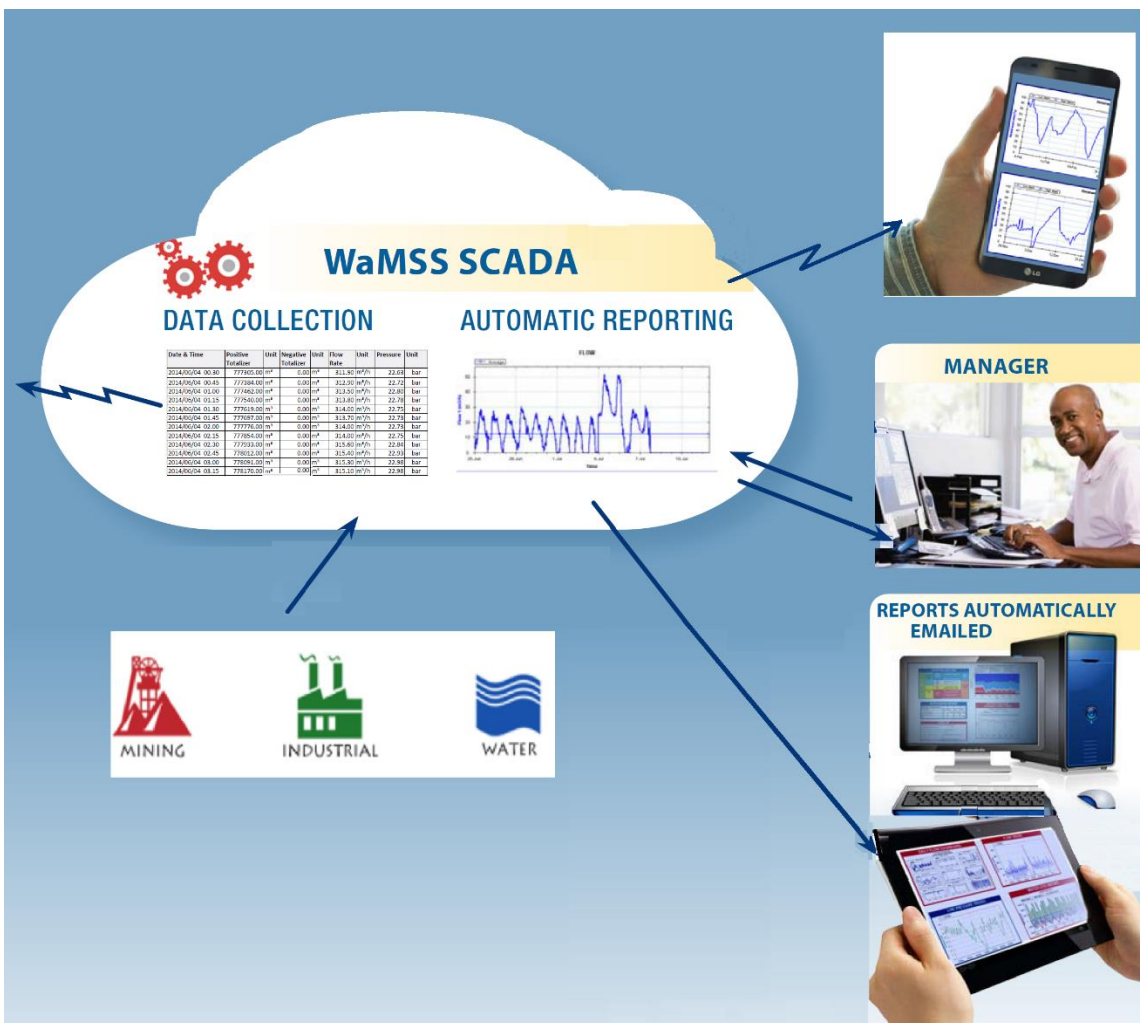

IMMEDIATE TRENDS AND DATA ON YOUR CELL

The “**WaMSS – DASH**” Android App gives you immediate access to the latest trends and data for all your sensors on the WaMSS Scada. You can also email the standard WaMSS Trend reports directly.

The **WaMSS - DASH** is very useful for top management for immediate access to any trend. It is also invaluable for technicians on site – they can immediately verify the complete system operation from sensor to report.